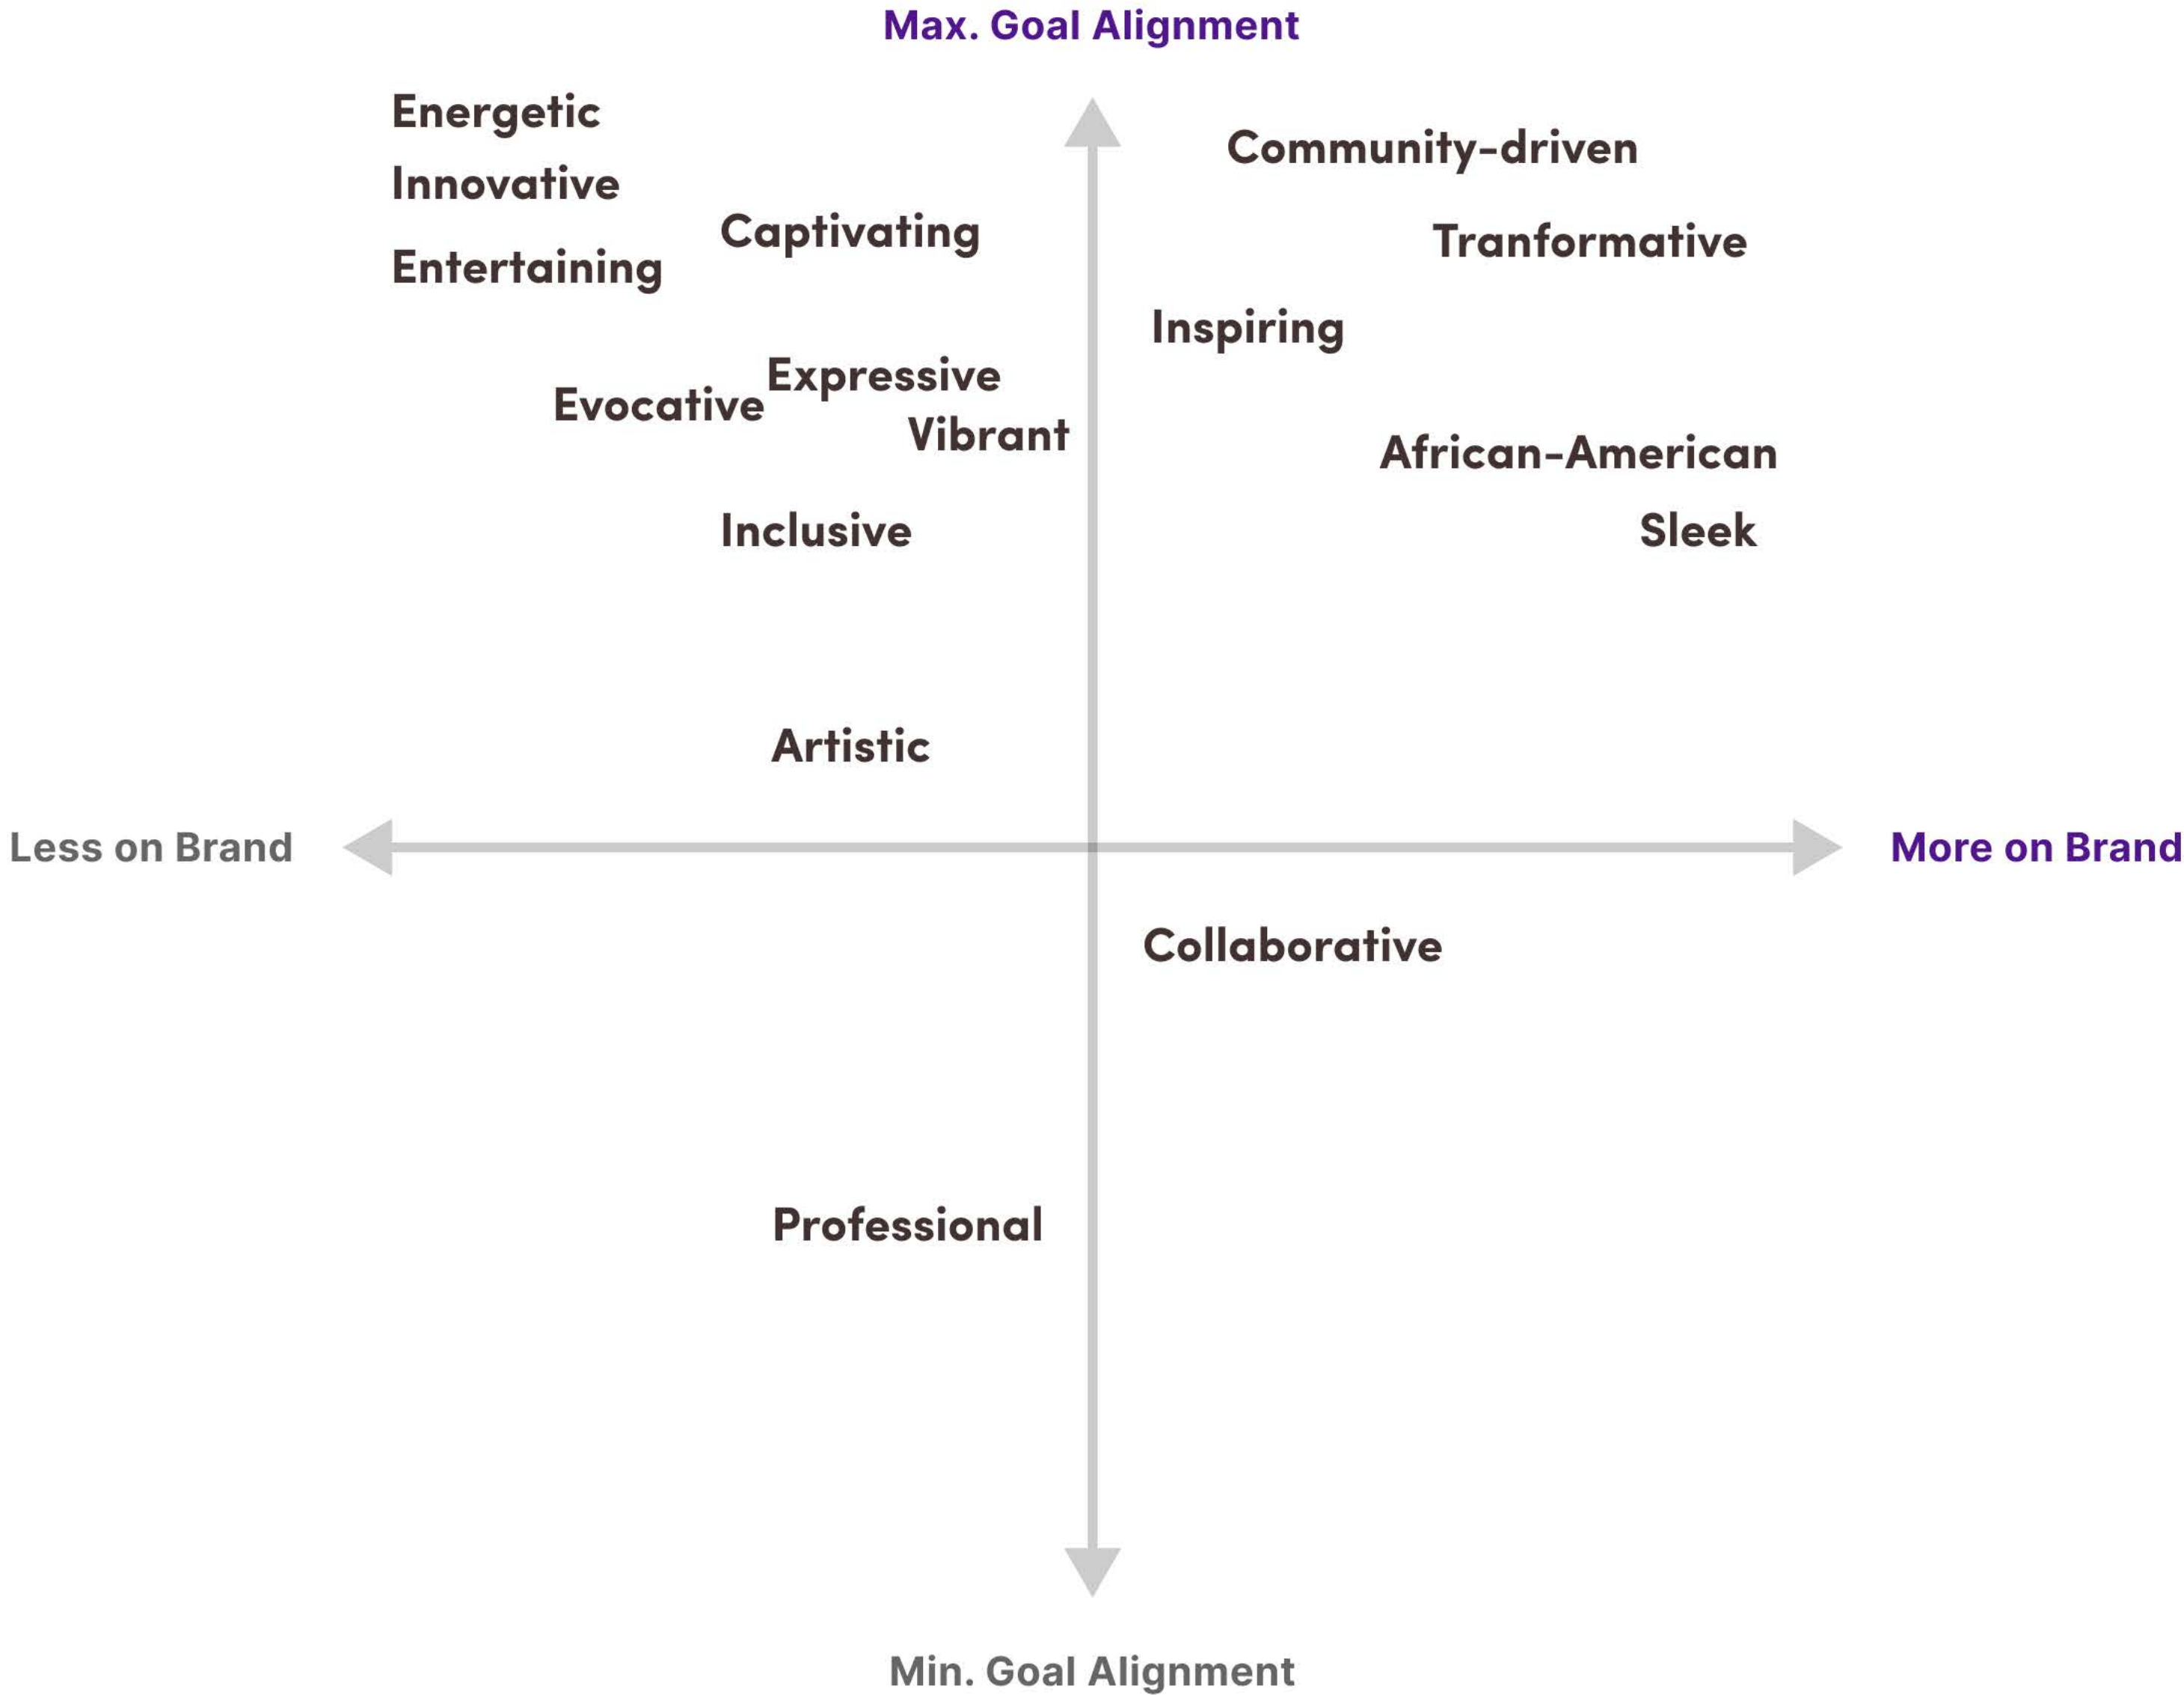

Defining Brand Values

- Sleek
- Transformative
- Expressive
- Inspiring
- Captivating
- African-American
- Artistic
- Vibrant
- Community-driven
- Innovative
- Evocative
- Collaborative
- Entertaining
- Energetic
- Inclusive
- Professional

Brand Values: Transformative, Inspiring, Sleek

Example Sites

History

History of the Theatre Building

The theater building itself is a historic building. It was built as a movie palace and vaudeville theatre in 1914, and shifted to solely offering movies in the 1950's. As neighborhood demographics changed, The Locust Movie Theatre became a second-run theatre in the 1970's. Founder and Artistic Director Al Simpkins arranged to purchase the building in 1977, converting the old movie space into a theatre that now seats over 400 patrons. In the 1980's Bushfire Theatre expanded to acquire three adjoining building for offices, additional performance and workshop spaces.

1920s

Display for "The Masked Bride" (M-G-M) at the Locust Theatre, Philadelphia, featured a cut-out piece in the form of a mask with heart-shaped apertures suspended under the marquee

1930s

1970s

1980s

Present